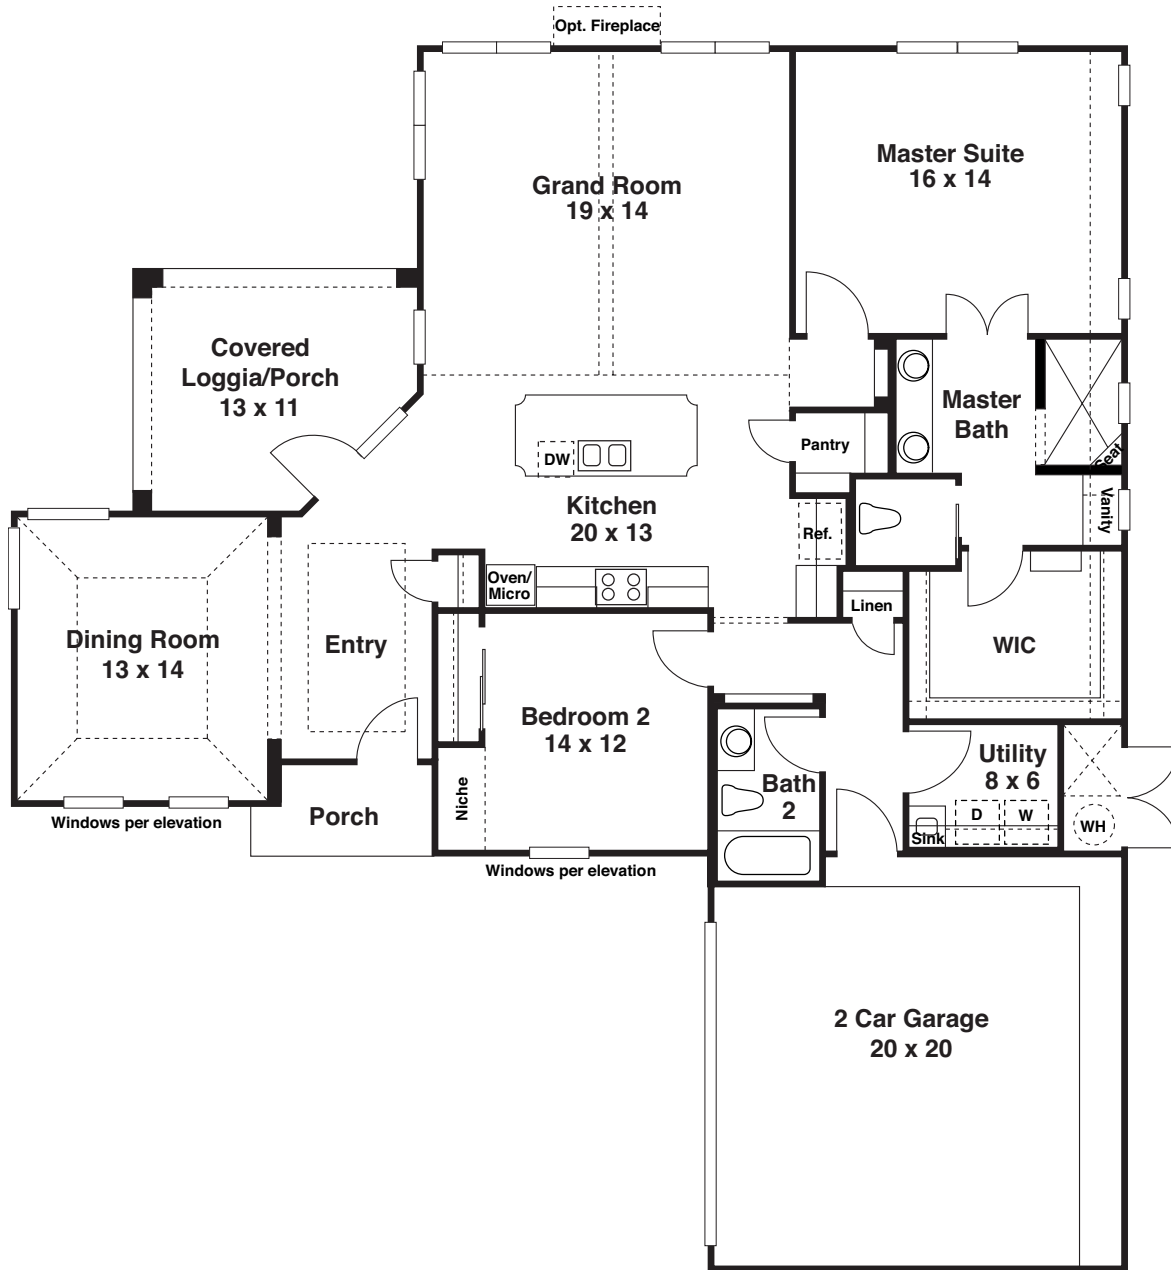

THE GARDENS BENNINGTON

1662 SQUARE FEET

AIR FORCE VILLAGE II

5100 John D. Ryan Blvd.
San Antonio, TX 78245

THE GARDENS CONCORD

1858 SQUARE FEET

See elevations for front wall plan

AIR FORCE VILLAGE II

5100 John D. Ryan Blvd.
San Antonio, TX 78245

THE GARDENS LEXINGTON

2058 SQUARE FEET

See elevations for front wall plan

AIR FORCE VILLAGE II

5100 John D. Ryan Blvd.
San Antonio, TX 78245

THE GARDENS
MORGAN
2054 SQUARE FEET