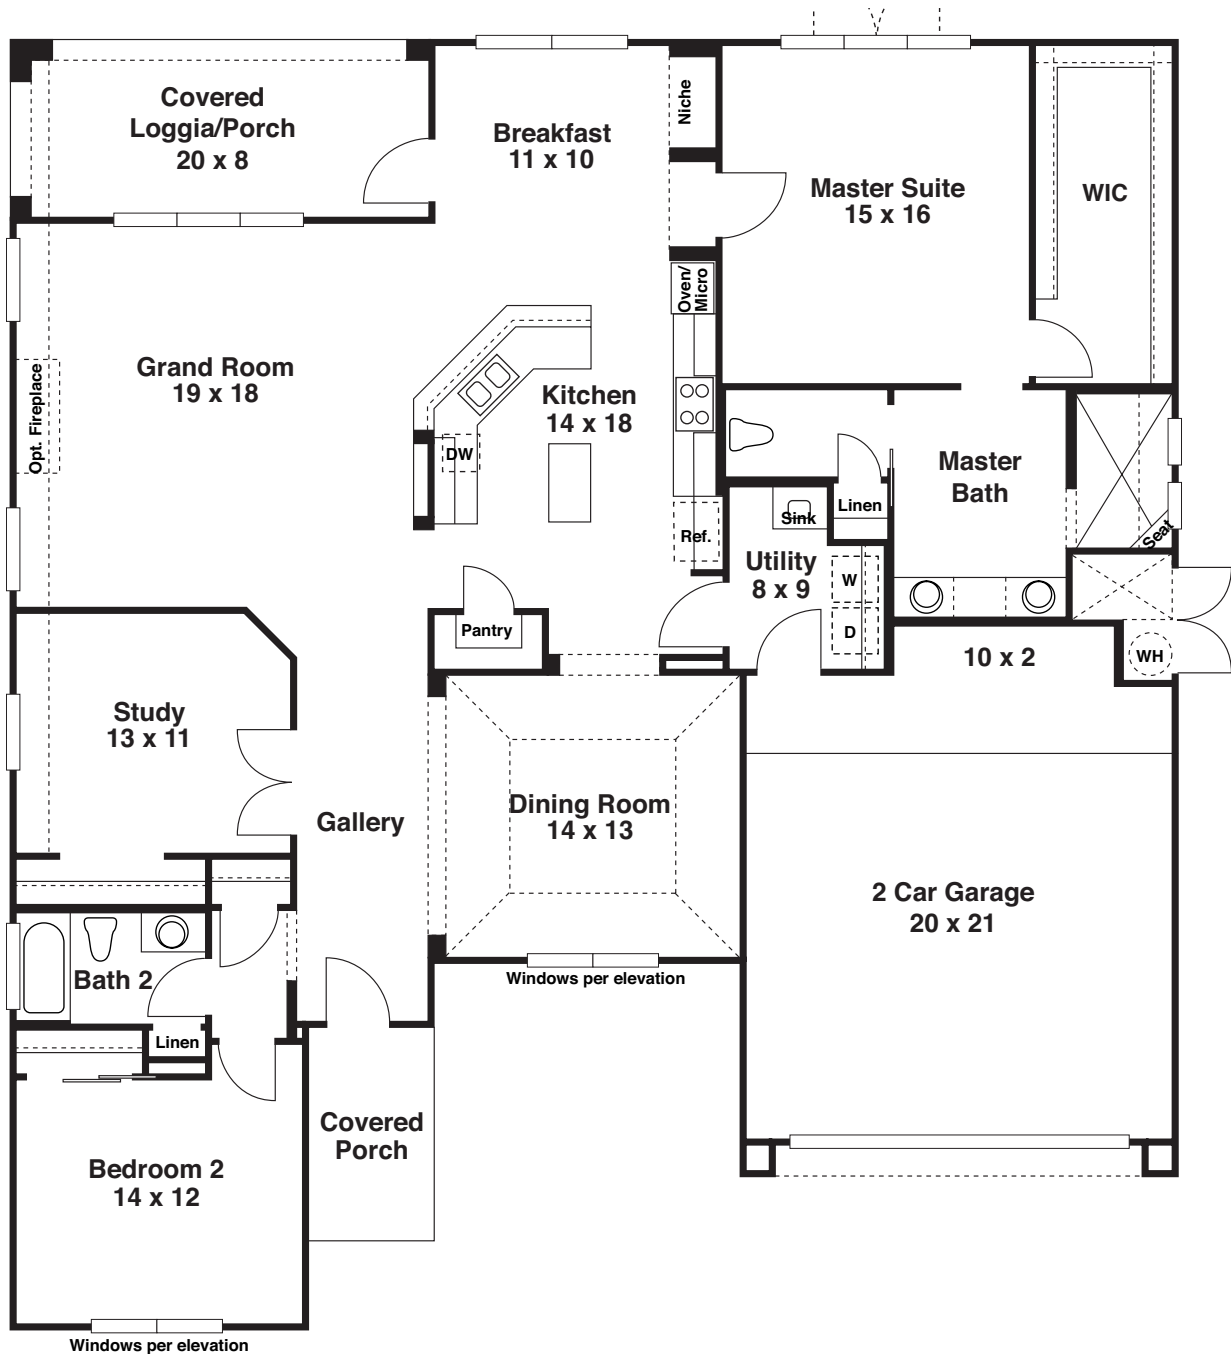

THE GARDENS SARATOGA

2125 SQUARE FEET

AIR FORCE VILLAGE II

5100 John D. Ryan Blvd.
San Antonio, TX 78245