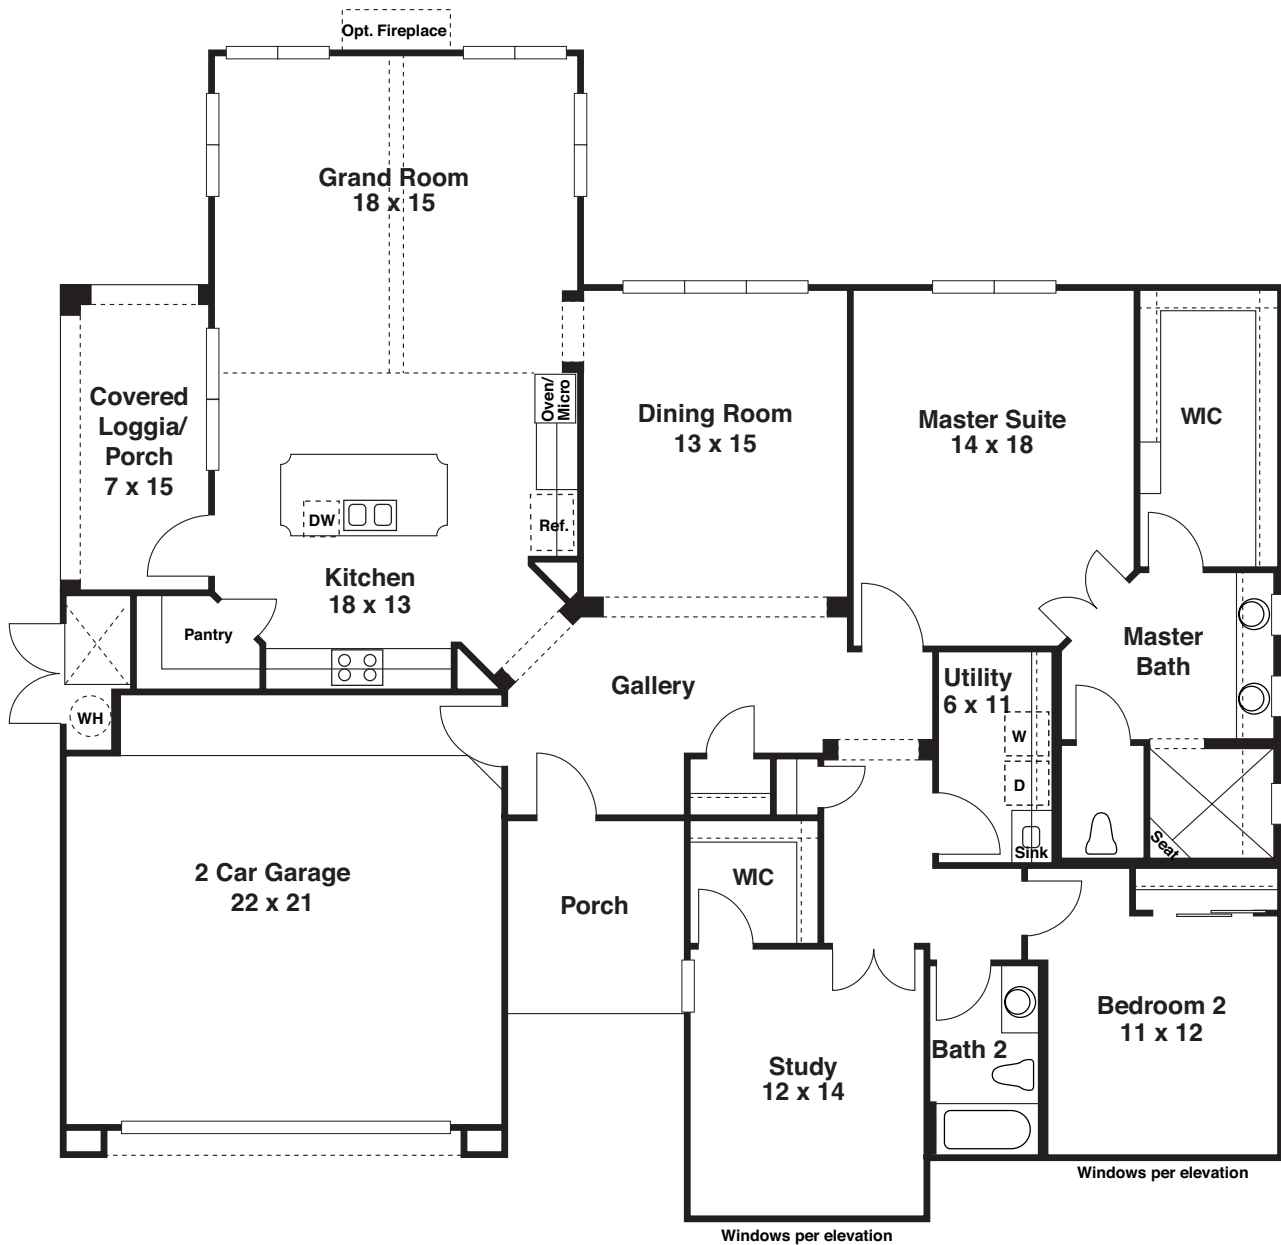

5100 John D. Ryan Blvd.
San Antonio, TX 78245

THE GARDENS LEXINGTON

2058 SQUARE FEET

See elevations for front wall plan

AIR FORCE VILLAGE II

5100 John D. Ryan Blvd.
San Antonio, TX 78245

THE GARDENS
MORGAN
2054 SQUARE FEET