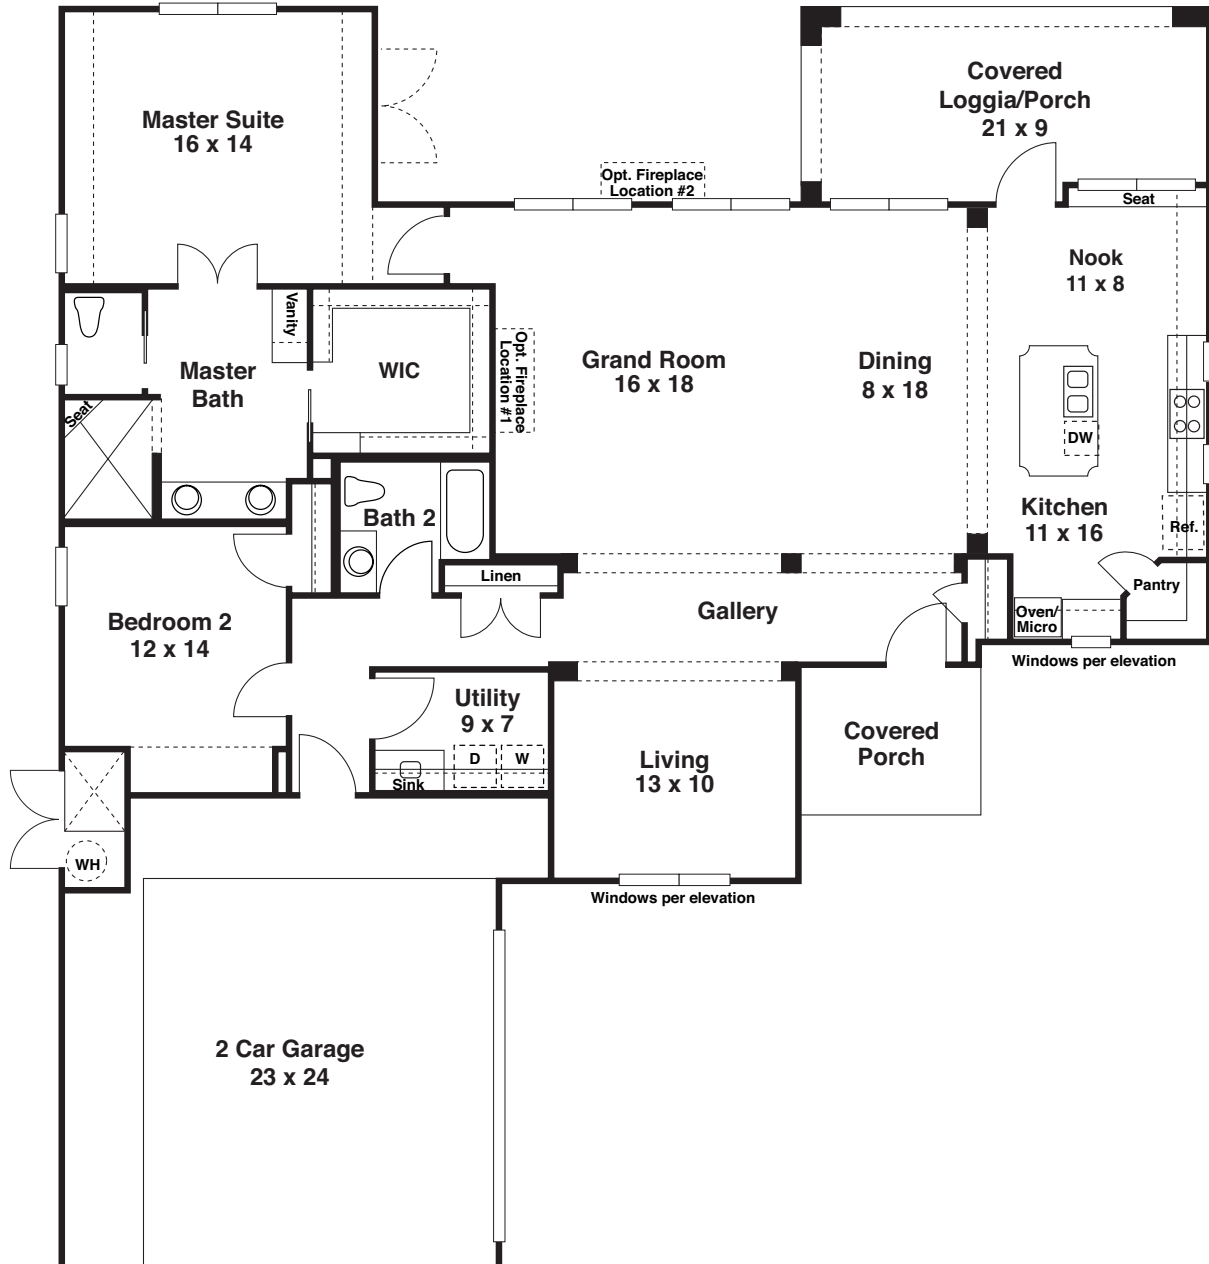

THE GARDENS BENNINGTON

1662 SQUARE FEET

AIR FORCE VILLAGE II

5100 John D. Ryan Blvd.
San Antonio, TX 78245

THE GARDENS CONCORD

1858 SQUARE FEET

See elevations for front wall plan

AIR FORCE VILLAGE II

5100 John D. Ryan Blvd.
San Antonio, TX 78245

THE GARDENS LEXINGTON

2058 SQUARE FEET

See elevations for front wall plan

AIR FORCE VILLAGE II

5100 John D. Ryan Blvd.
San Antonio, TX 78245

THE GARDENS
MORGAN
2054 SQUARE FEET