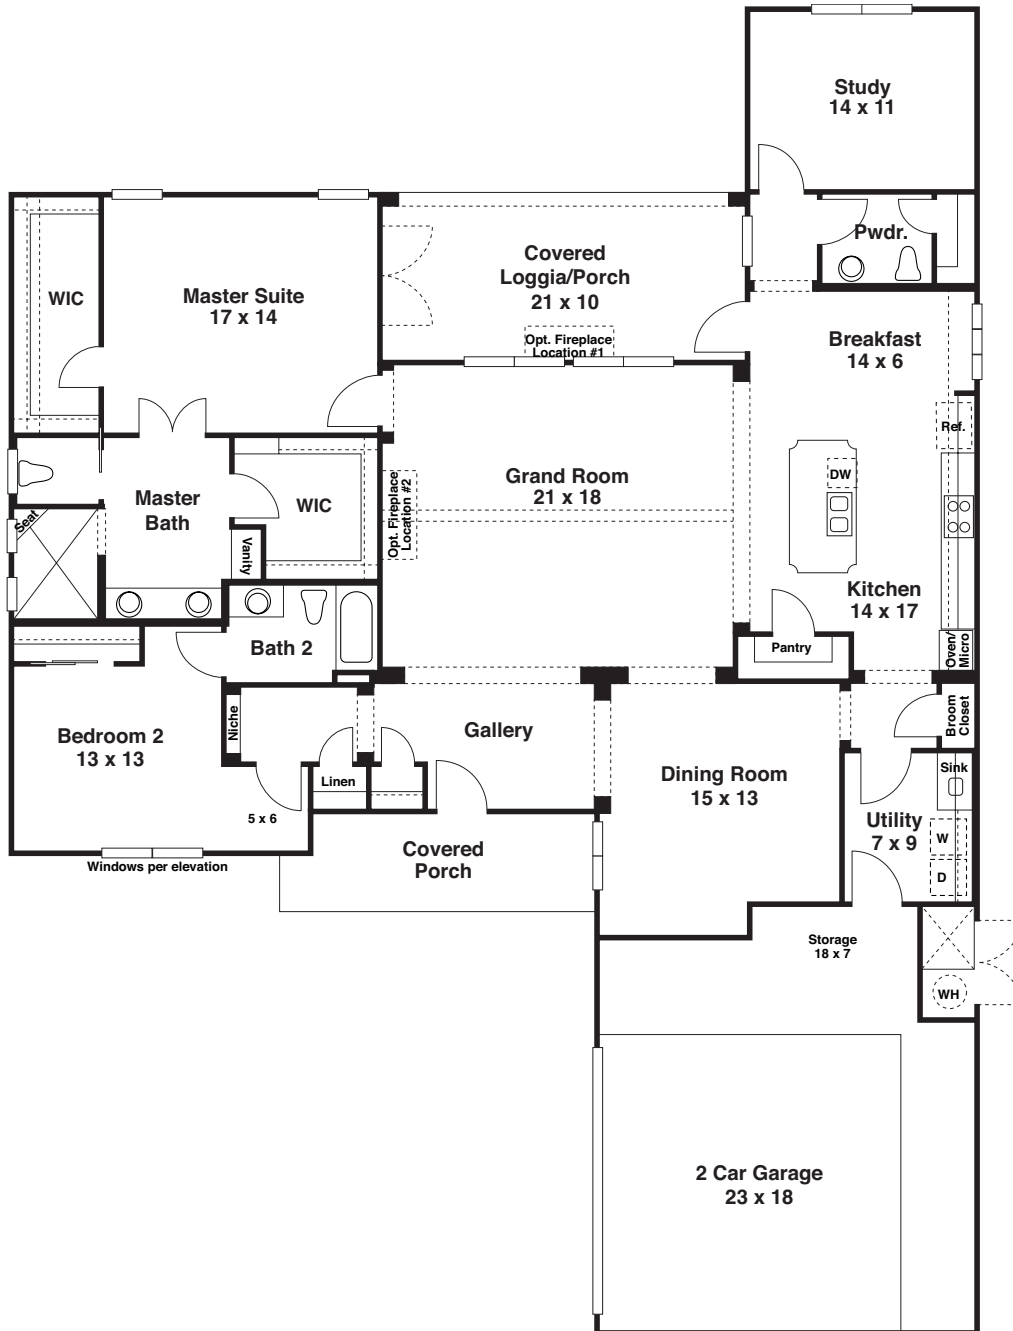

5100 John D. Ryan Blvd.
San Antonio, TX 78245

THE GARDENS LEXINGTON

2058 SQUARE FEET

See elevations for front wall plan

AIR FORCE VILLAGE II

5100 John D. Ryan Blvd.
San Antonio, TX 78245

THE GARDENS
MORGAN
2054 SQUARE FEET

AIR FORCE VILLAGE II
5100 John D. Ryan Blvd.
San Antonio, TX 78245

THE GARDENS SARATOGA

2125 SQUARE FEET

AIR FORCE VILLAGE II

5100 John D. Ryan Blvd.
San Antonio, TX 78245

THE GARDENS TRENTON

2254 SQUARE FEET

See elevations for front wall plan

AIR FORCE VILLAGE II

5100 John D. Ryan Blvd.
San Antonio, TX 78245