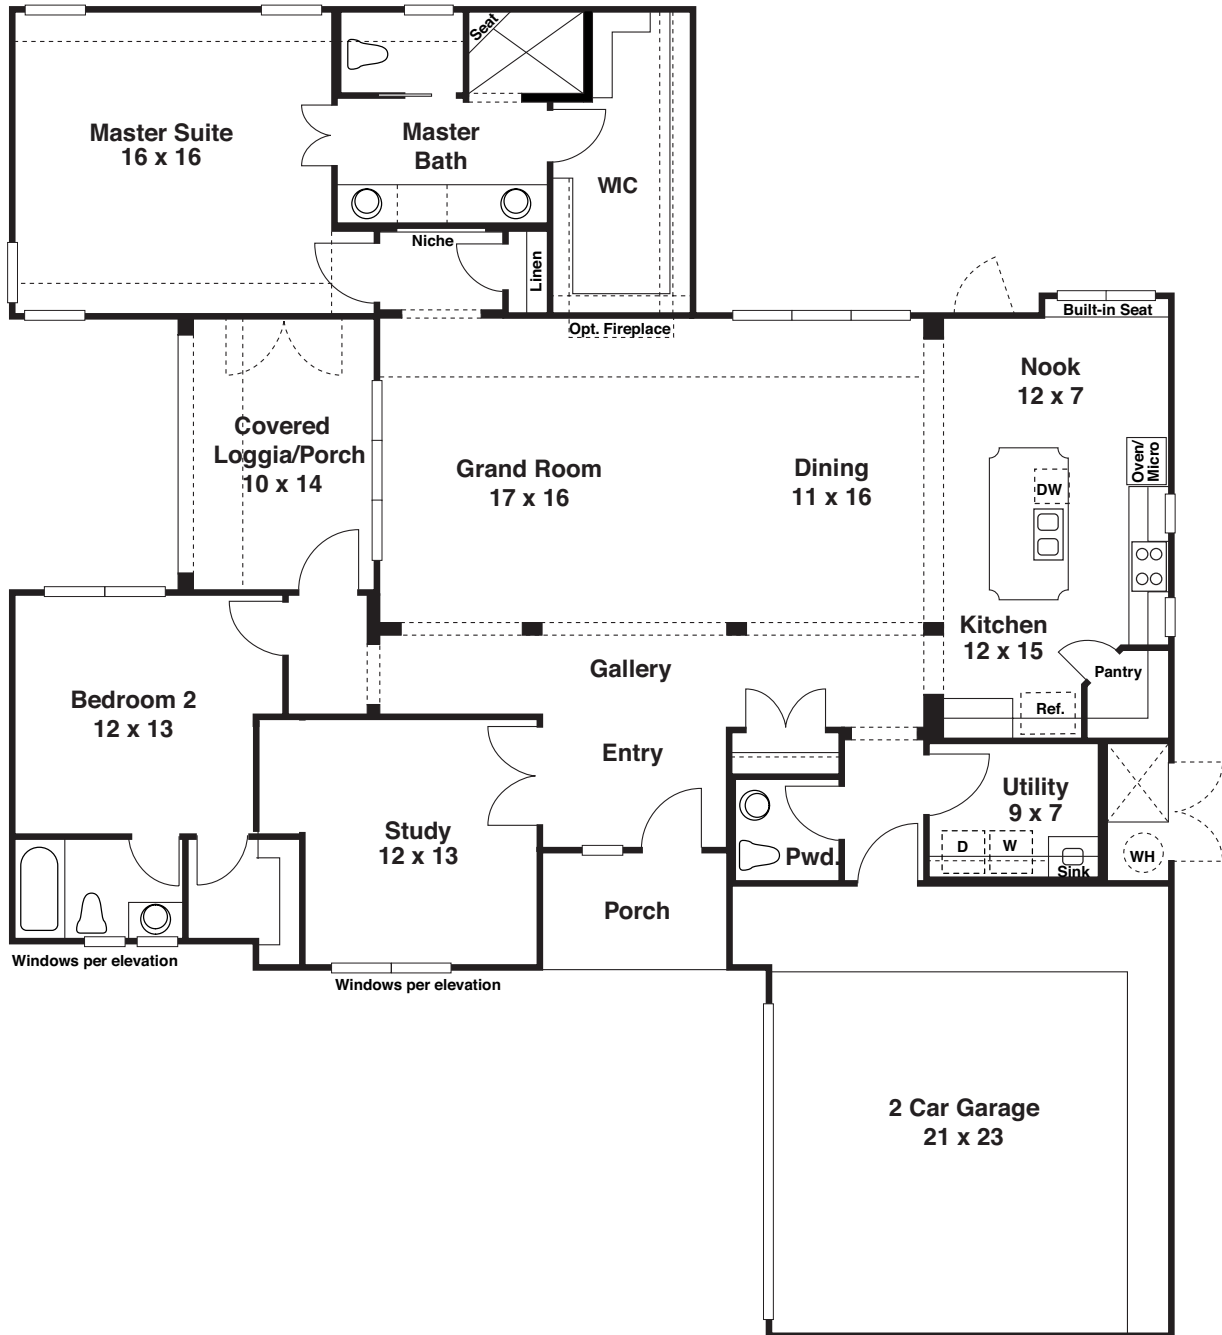

THE GARDENS BENNINGTON

1662 SQUARE FEET

AIR FORCE VILLAGE II

5100 John D. Ryan Blvd.
San Antonio, TX 78245

THE GARDENS CONCORD

1858 SQUARE FEET

See elevations for front wall plan

AIR FORCE VILLAGE II

5100 John D. Ryan Blvd.
San Antonio, TX 78245

THE GARDENS LEXINGTON

2058 SQUARE FEET

See elevations for front wall plan

AIR FORCE VILLAGE II

5100 John D. Ryan Blvd.
San Antonio, TX 78245

THE GARDENS
MORGAN
2054 SQUARE FEET